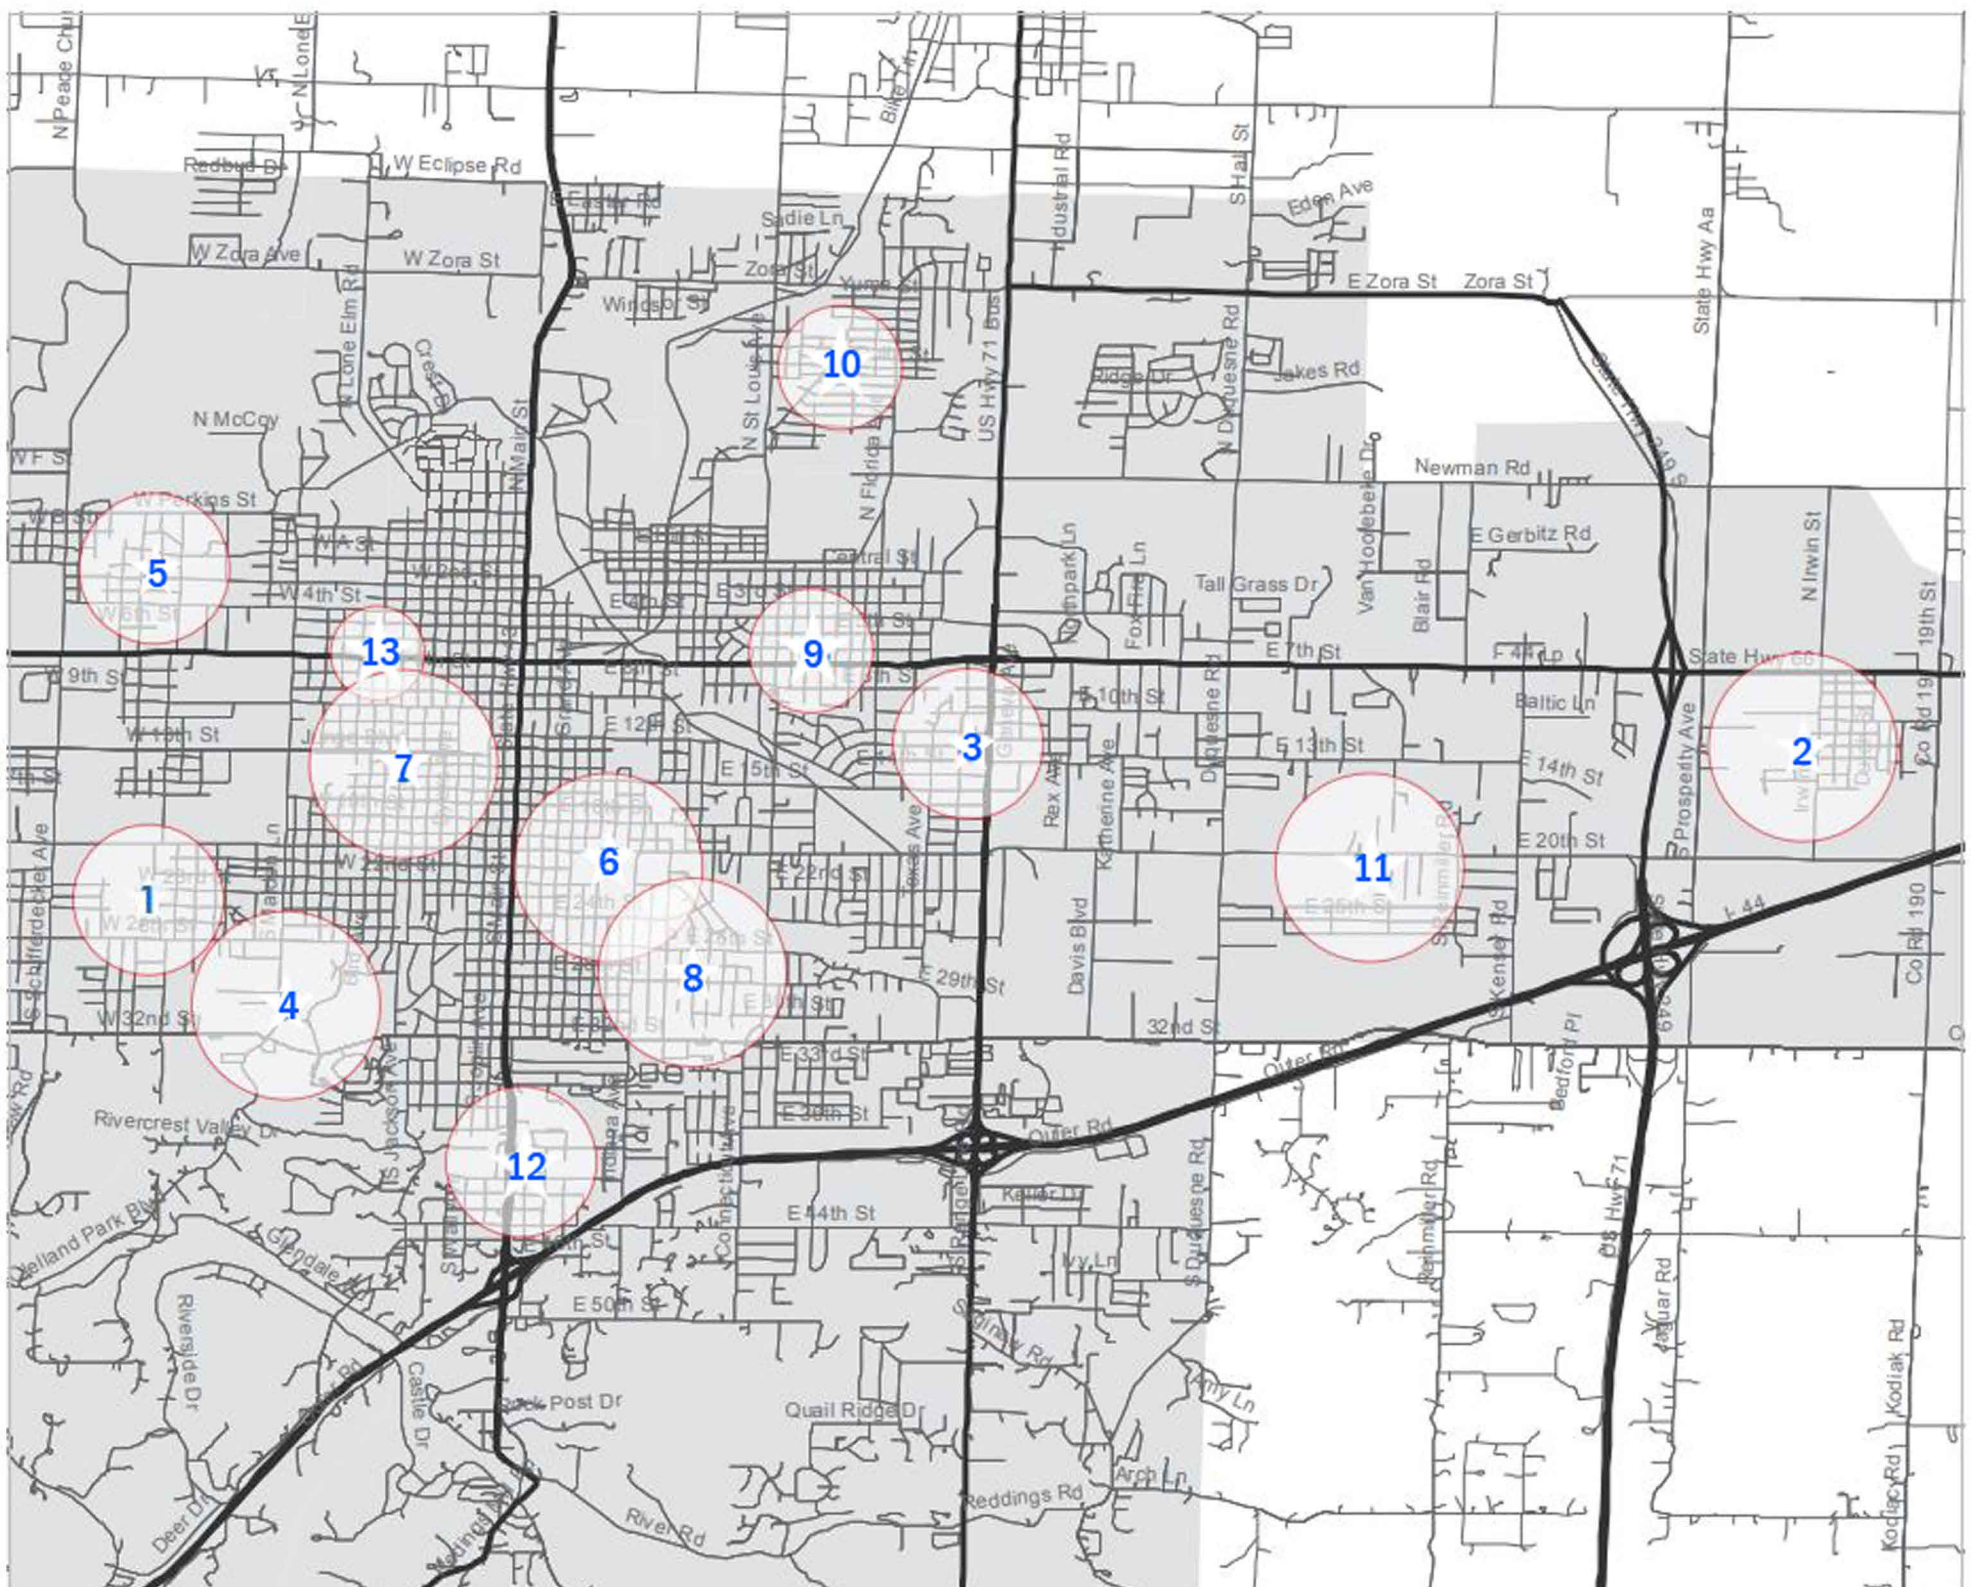

1 Cecil Floyd Elementary
2201 W. 24th St.

2 Duenweg Ed. Center
202 Malloy Circle
Duenweg

3 Eastmorland Elementary
1131 Highview Ave.

4 Irving Elementary
2901 S McClelland Blvd

5 Jefferson Elementary
130 McKinley Ave.

6 Joplin High School
2104 Indiana Ave.

7 Junge Field
800 Junge Blvd.

8 Kelsey Norman Elementary
1323 E. 28th St.

9 McKinley Elementary
610 S. Forest Ave.

10 Royal Heights Elementary
2100 Rolla St.

11 Soaring Heights Elementary
4604 E.20th St.

12 Stapleton Elementary
101 E. 41st St.

13 West Central Elementary
1001 W. 7th St.

The circles on the map represent a roughly five-minute walking distance to the community shelter.